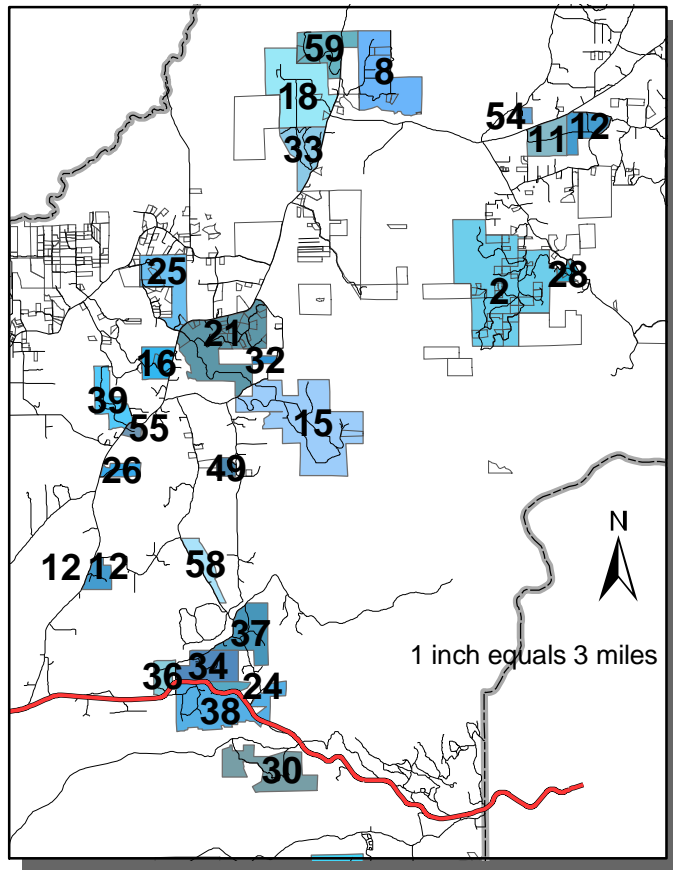

County Service Areas

Legend

- Highways
- Streets
- Parcels
- County Service Areas

Yuba County GIS

Created on: 5/13/04

Created by: D. Slayter / R. Olson