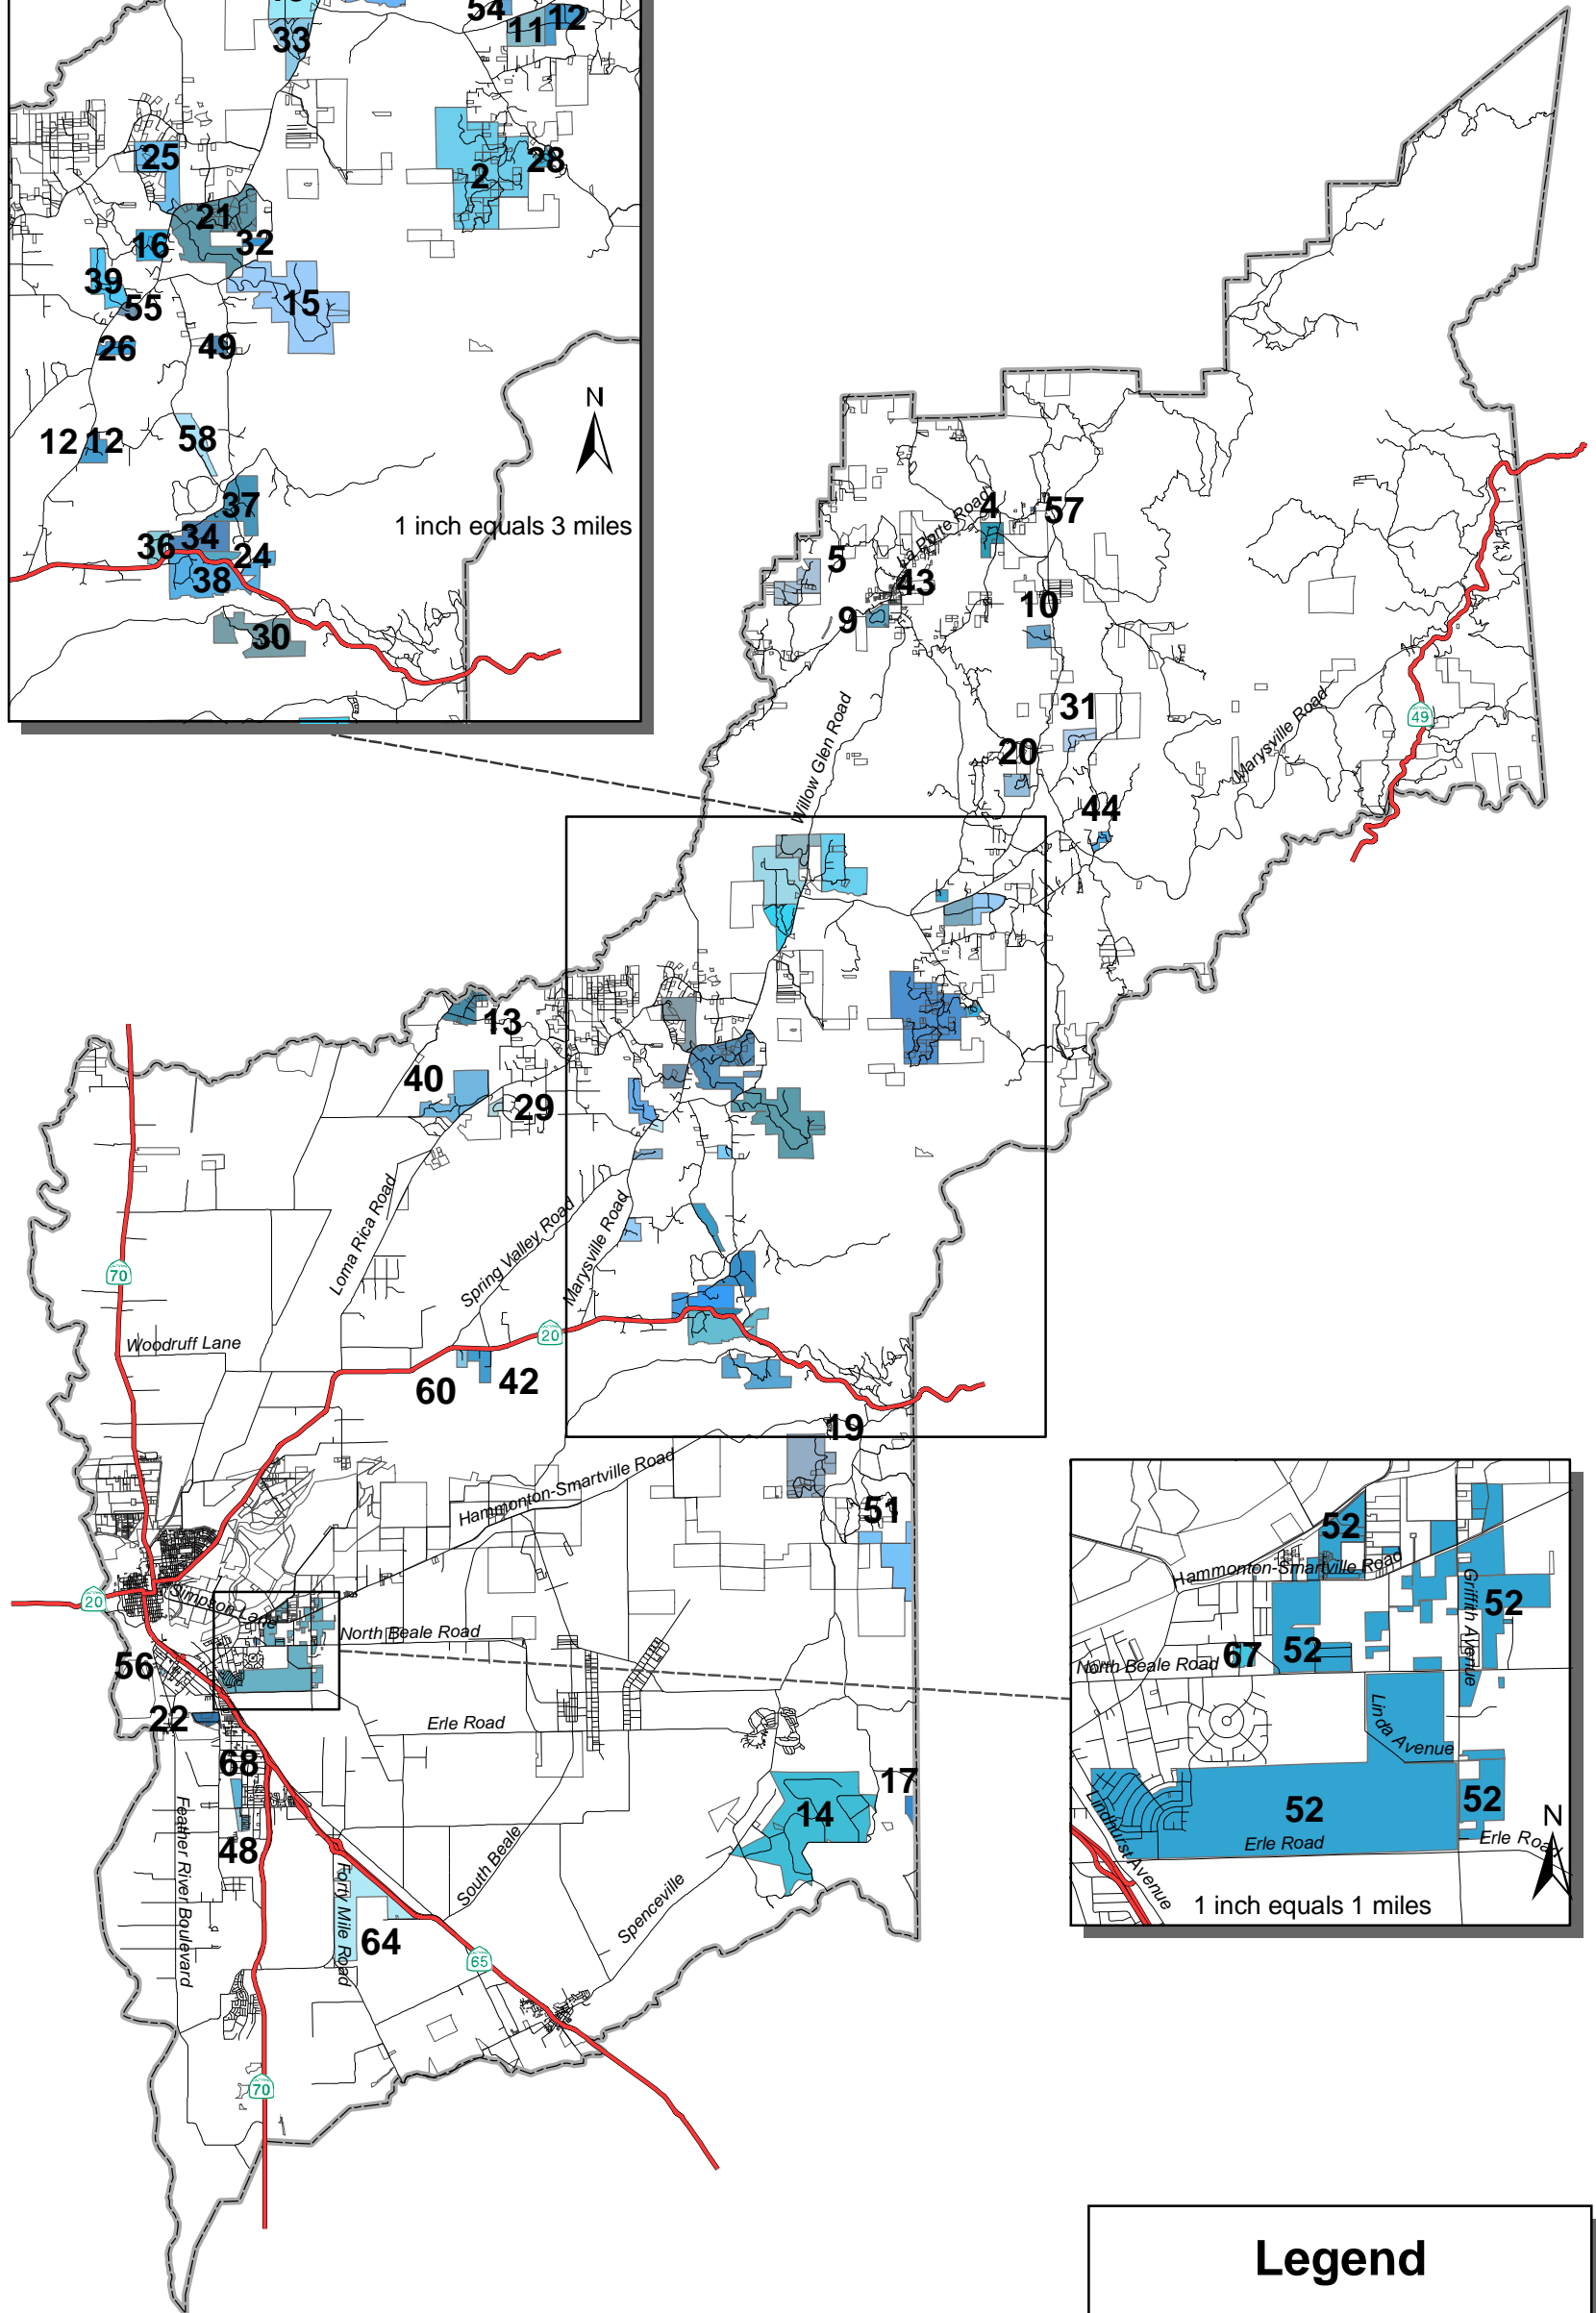

County Service Areas

Legend

- Highways
- Streets
- Parcels
- County Service Areas

Yuba County GIS

Created on: 5/13/04

Created by: D. Slayter / R. Olson